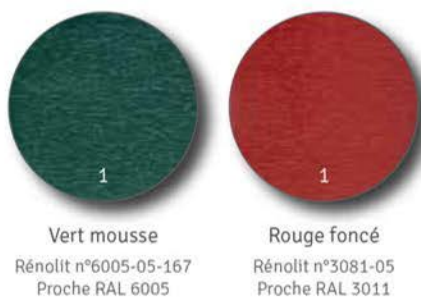

Master

Tendance

Zenit

Décors standards

Décors spéciaux

1 > décors 1 face (coloris extérieur - blanc intérieur) - 2 > décors 1 face (blanc extérieur - coloris intérieur)

1/2 > décors 1 ou 2 faces